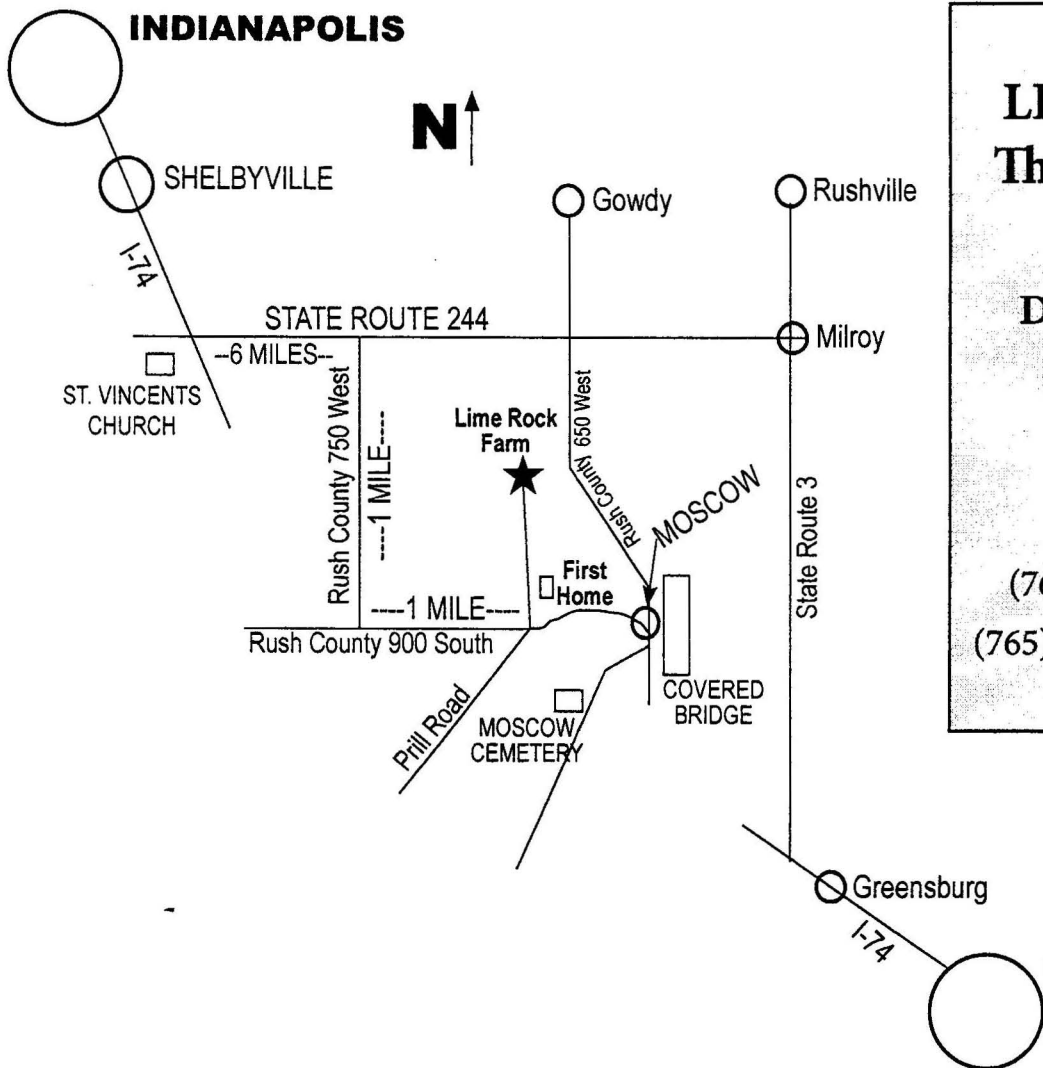

# PHYSICAL ADDRESS OF LIME ROCK FARM & FOR GPS USE

6722 WEST, 900 SOUTH  
MILROY, INDIANA. 46156-9598  
*(South West Corner of Rush County, Indiana)*

Lime Rock Farm is located about 40 miles south east of Indianapolis, and about 75 miles north west of Cincinnati. We are EXACTLY 6 miles East of I74 (exit # 119) on State Road 244, THEN 1 mile south on Rush County Road 750 West, THEN 1 mile East on Rush County Road 900 South. Our Driveway is on the north side of 900 South, just as Prill Road intersects with 900 South. We are back a long lane. Pass the first home and go to the second home.

## LIME ROCK FARM The Columbe Family

SEE WRITTEN  
DIRECTIONS ABOVE

Telephones

(765) 629-2406 - Home

(765) 525-6899 - Home

(765) 561-4900 - Joe's Mobile

(765) 561-4901 - Eleanor's Mobile